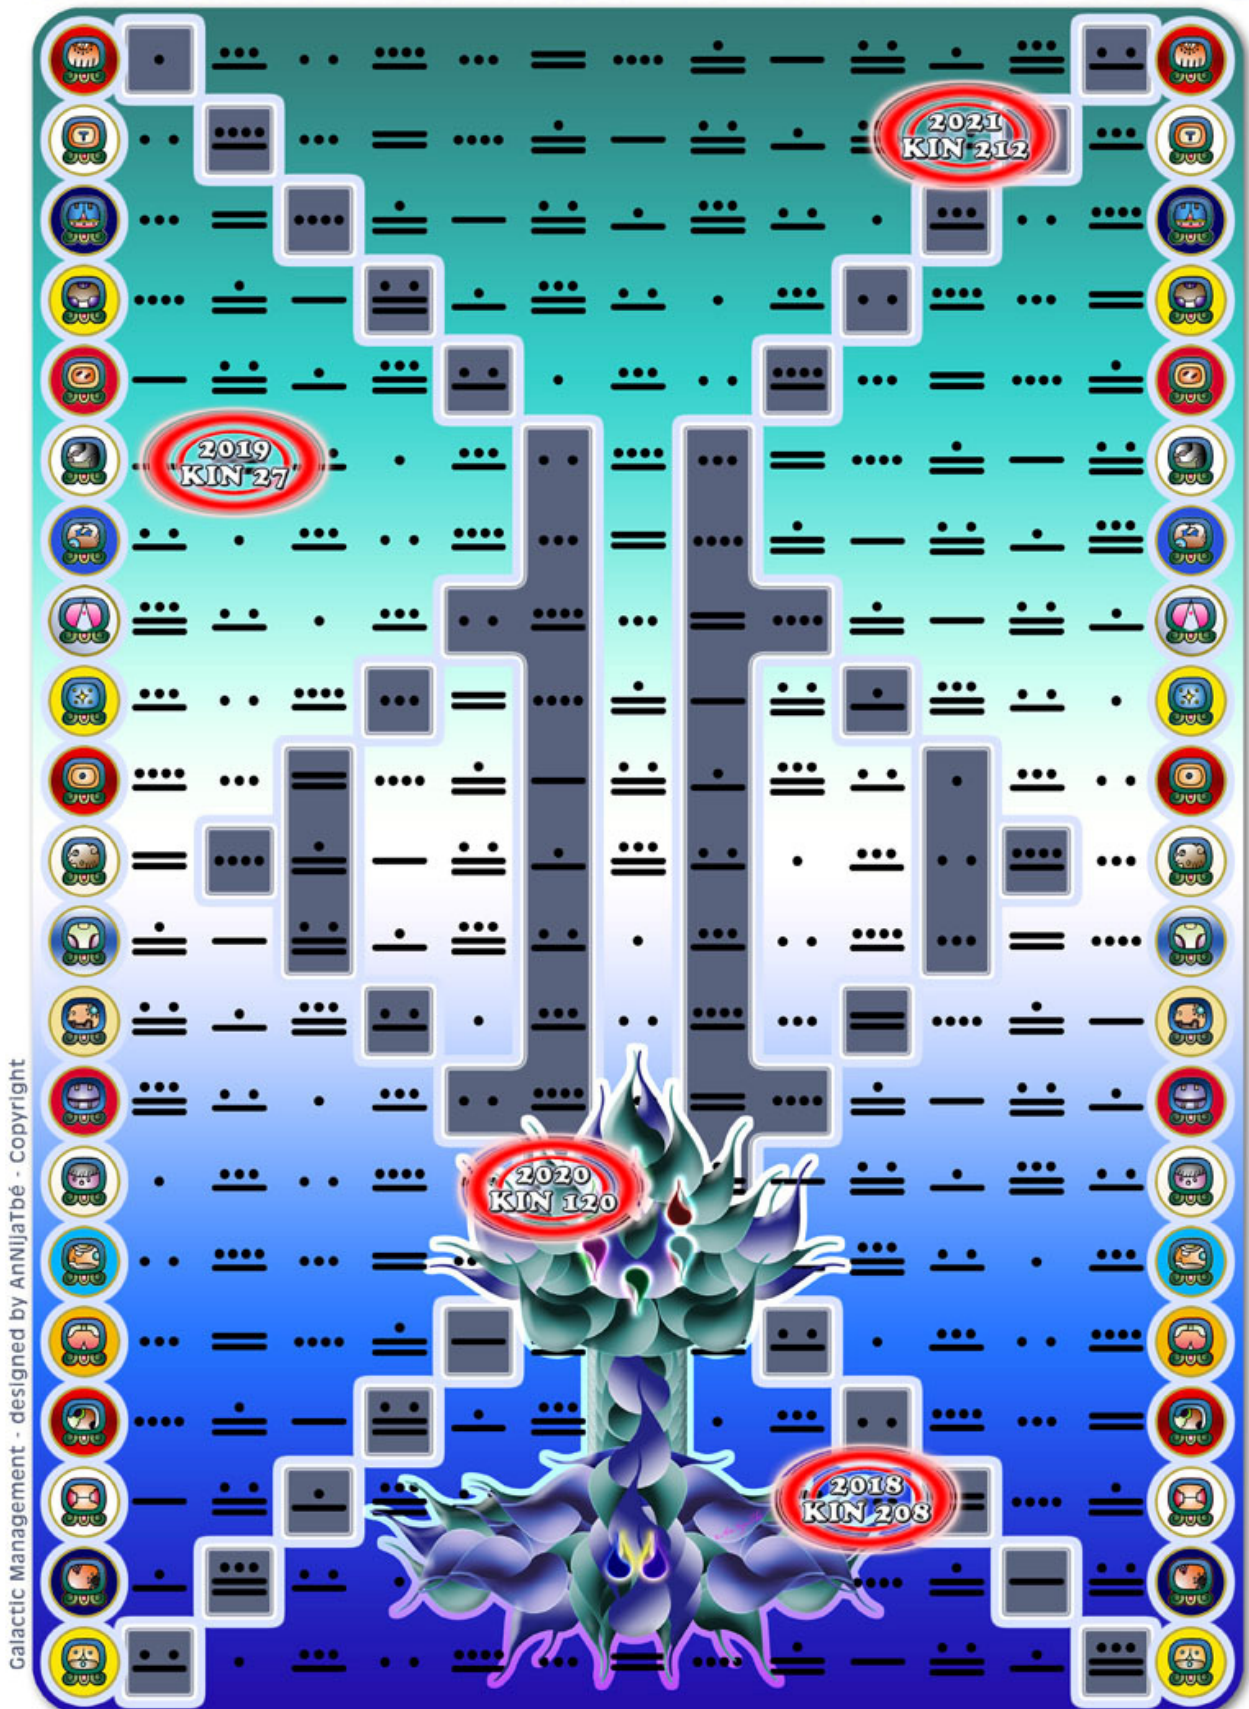

DER NEUE TZOL-KIN HUNAB KU der TZOL-KIN lebt

Galactic Management - designed by AnNijaTbé - Copyright